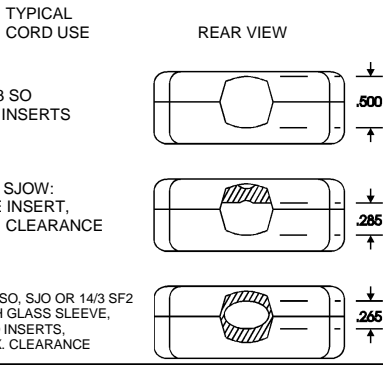

CORD HOLDING SYSTEM HAS SIX (6) DIFFERENT COMBINATIONS OFFERING OPENINGS FROM .500" TO .060". TYPICAL USES ARE DEPICTED BELOW.

UL LISTED 5322 **Marinco**
Industrial Group
2655 Napa Valley Corporate Drive Napa, CA 94558 USA
Tel: 707-226-8600 or 800-767-8541 Fax: 707-226-9670
industrialinfo@marinco.com 03/05 470104