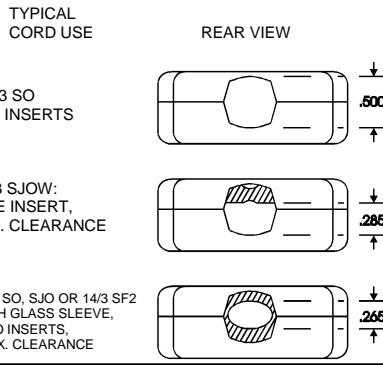

UL LISTED 5322 **Marinco**
Industrial Group
2655 Napa Valley Corporate Drive Napa, CA 94558 USA
Tel: 707-226-8600 or 800-767-8541 Fax: 707-226-9670
industrialinfo@marinco.com 03/05 470104

CORD HOLDING SYSTEM HAS SIX (6) DIFFERENT COMBINATIONS OFFERING OPENINGS FROM .500" TO .060". TYPICAL USES ARE DEPICTED BELOW.