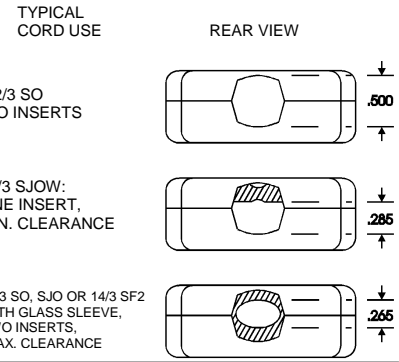

UL LISTED 5322 **Marinco**
Industrial Group
2655 Napa Valley Corporate Drive Napa, CA 94558 USA
Tel: 707-226-8600 or 800-767-8541 Fax: 707-226-9670
industrialinfo@marinco.com 03/05 470104

CORD HOLDING SYSTEM HAS SIX (6) DIFFERENT COMBINATIONS OFFERING OPENINGS FROM .500" TO .060". TYPICAL USES ARE DEPICTED BELOW.