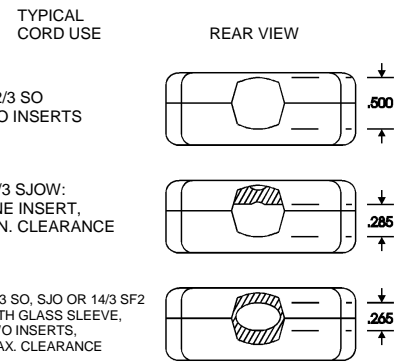

UL LISTED 5322 **Marinco**
Industrial Group
2655 Napa Valley Corporate Drive Napa, CA 94558 USA
Tel: 707-226-8600 or 800-767-8541 Fax: 707-226-9670
industrialinfo@marinco.com 03/05 470104