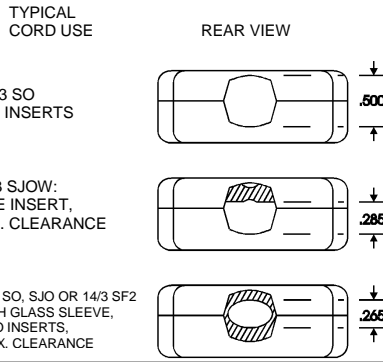

UL LISTED 5322 **Marinco**
Industrial Group
2655 Napa Valley Corporate Drive Napa, CA 94558 USA
Tel: 707-226-8600 or 800-767-8541 Fax: 707-226-9670
industrialinfo@marinco.com 03/05 470104

CORD HOLDING SYSTEM HAS SIX (6) DIFFERENT COMBINATIONS OFFERING OPENINGS FROM .500" TO .060". TYPICAL USES ARE DEPICTED BELOW.