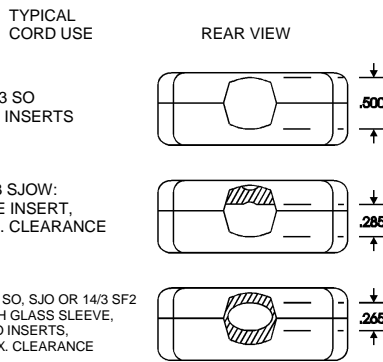

UL LISTED 5322 **Marinco**
Industrial Group
2655 Napa Valley Corporate Drive Napa, CA 94558 USA
Tel: 707-226-8600 or 800-767-8541 Fax: 707-226-9670
industrialinfo@marinco.com 03/05 470104

CORD HOLDING SYSTEM HAS SIX (6) DIFFERENT COMBINATIONS OFFERING OPENINGS FROM .500" TO .060". TYPICAL USES ARE DEPICTED BELOW.