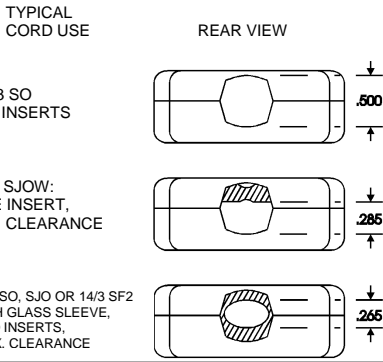

CORD HOLDING SYSTEM HAS SIX (6) DIFFERENT COMBINATIONS OFFERING OPENINGS FROM .500" TO .060". TYPICAL USES ARE DEPICTED BELOW.

UL LISTED 5322 **Marinco**
Industrial Group
2655 Napa Valley Corporate Drive Napa, CA 94558 USA
Tel: 707-226-8600 or 800-767-8541 Fax: 707-226-9670
industrialinfo@marinco.com 03/05 470104