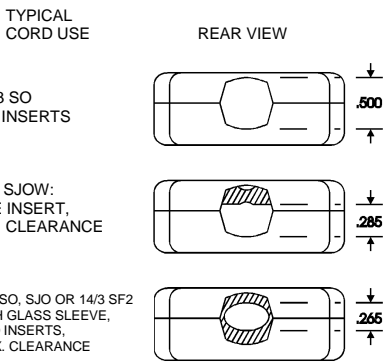

UL LISTED 5322 **Marinco**
Industrial Group
2655 Napa Valley Corporate Drive Napa, CA 94558 USA
Tel: 707-226-8600 or 800-767-8541 Fax: 707-226-9670
industrialinfo@marinco.com 03/05 470104

CORD HOLDING SYSTEM HAS SIX (6) DIFFERENT COMBINATIONS OFFERING OPENINGS FROM .500" TO .060". TYPICAL USES ARE DEPICTED BELOW.