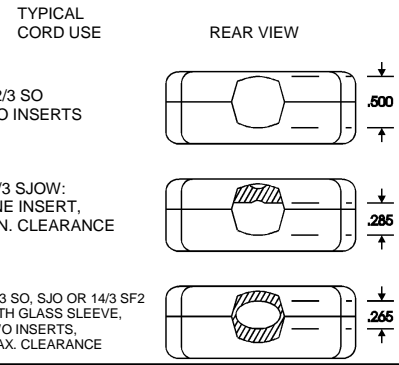

UL LISTED 5322 **Marinco**
Industrial Group
2655 Napa Valley Corporate Drive Napa, CA 94558 USA
Tel: 707-226-8600 or 800-767-8541 Fax: 707-226-9670
industrialinfo@marinco.com 03/05 470104

CORD HOLDING SYSTEM HAS SIX (6) DIFFERENT COMBINATIONS OFFERING OPENINGS FROM .500" TO .060". TYPICAL USES ARE DEPICTED BELOW.