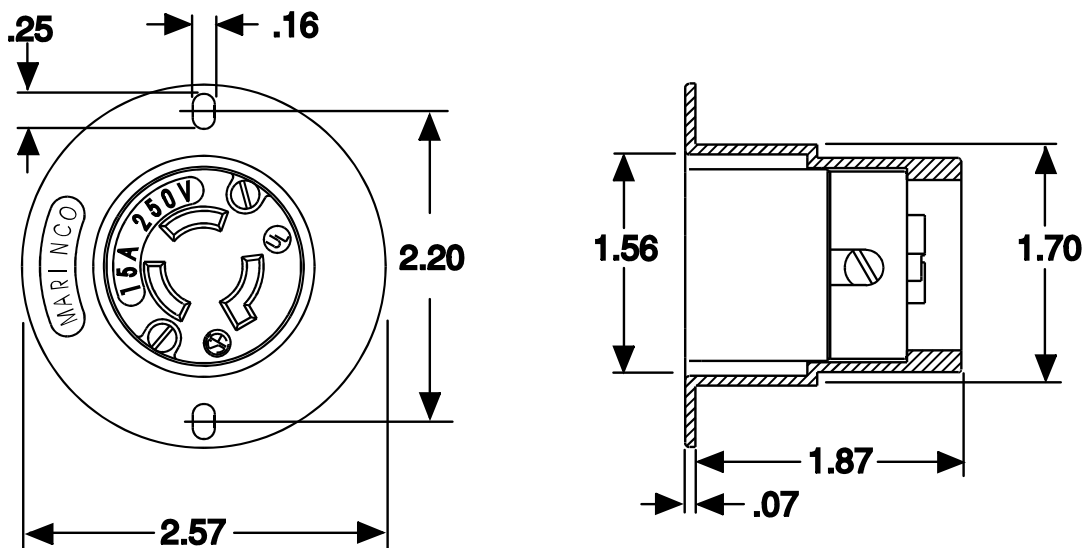

Web site: www.marinco.com

Phone: 800-307-6702

Date: July, 2011

Rev: 03

Flanged Outlet, locking
15A, 250V
NEMA L6-15R

Catalog Number: 4585

- Item: Flanged Outlet, locking
- Rating: 15 amperes, 250 volts, NEMA Configuration L6-15R
- Materials: Device body and flange are nylon with CTI greater than 600 volts.
- Contacts: One piece, .032" thick brass.
- Terminals: Tempered brass, lug style, Perma-Lock™ design.
Terminals visible through clear end cap.
- Terminal Identification: Terminal screws are color coded.
Ground wire entrance hot stamped green and marked "GR."
- Listings: UL listed, File E111198
CSA certified, File LR81290

Dimensions:

Dimensions shown in inches